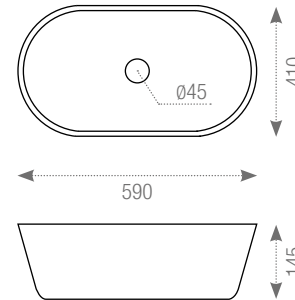

Pintado a mano / Hand painted