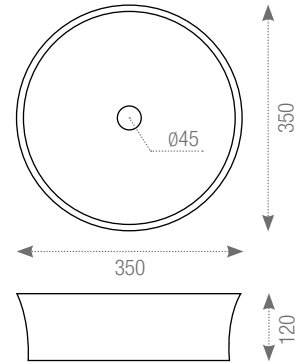

Pintado a mano / Hand painted