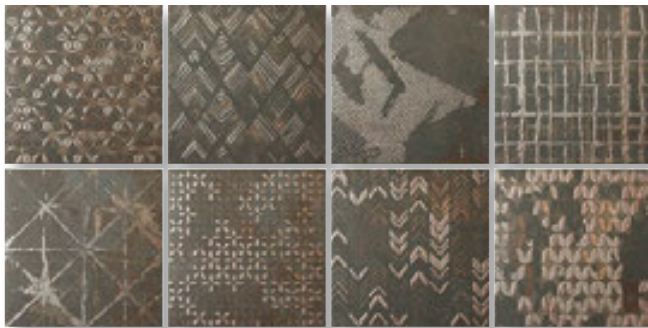

187760 Diurne Oxide Ethnic
20x20 cm./7.9"x7.9" M960